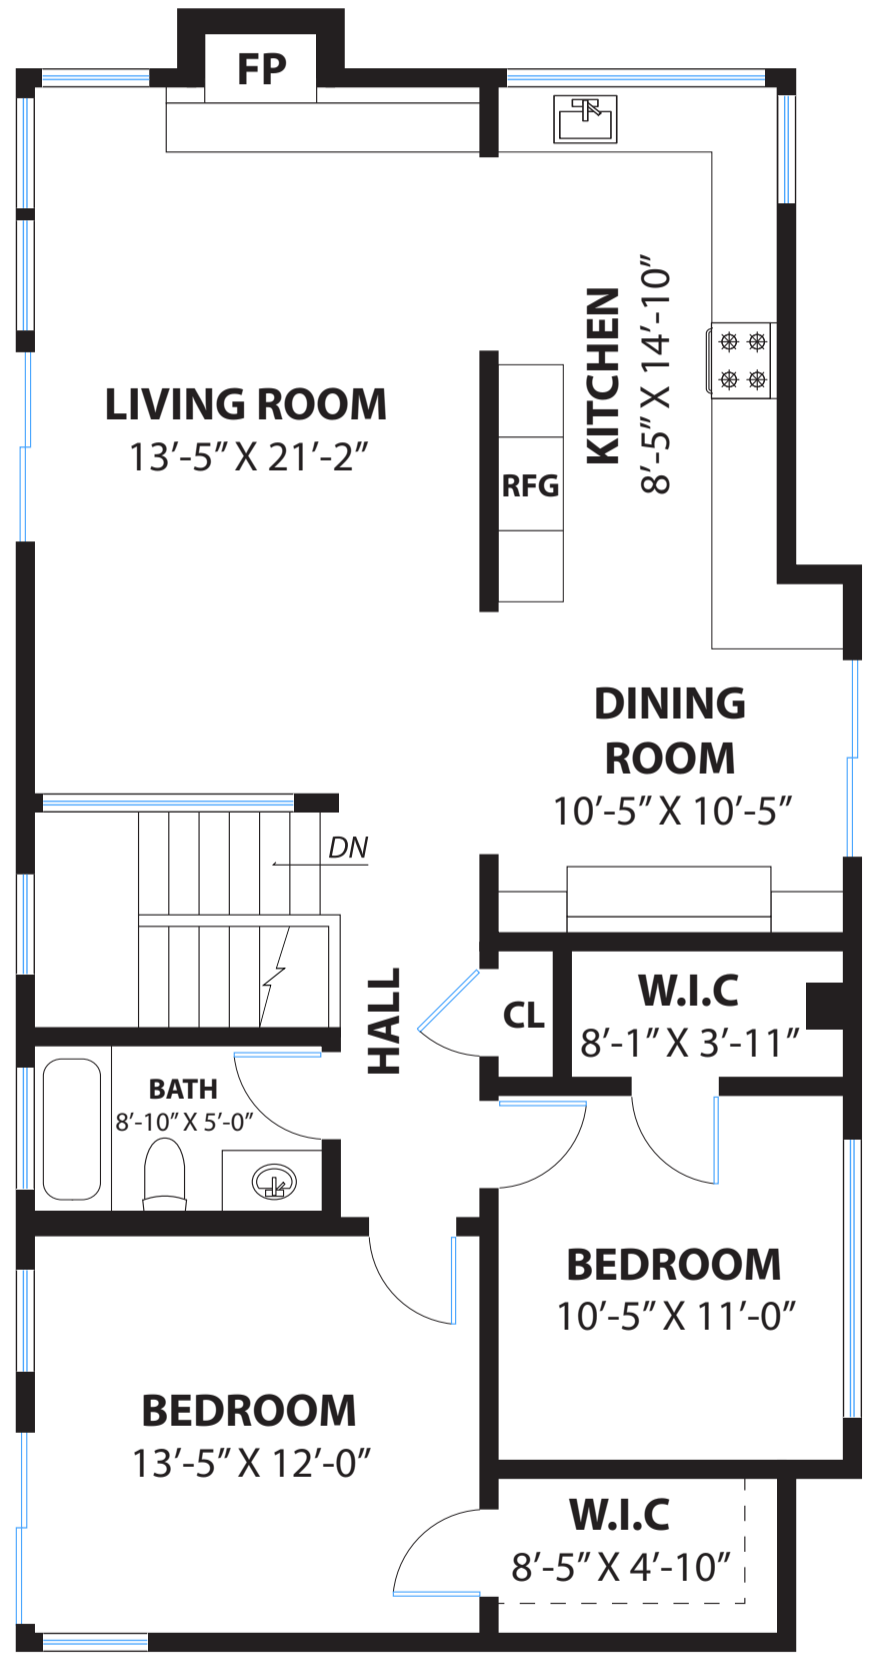

507 BARONE LANE

MILL VALLEY

PROPERTY SQ FT INFORMATION

MEASUREMENTS CALCULATED TO THE EXTERIOR WALLS

LIVING SPACE: 2083 SQ FT

- * Main House (Main Level): 1153 Sq Ft
- * Main House (Lower Level): 930 Sq Ft

NON-LIVING SPACE: 145 SQ FT

- * Storage (Lower Level): 145 Sq Ft

COMBINED: 2228 Sq Ft

PRESENTED BY : STEPHEN PRINGLE / GEORGE CROWE

DRE #: 01326676 / 01464964

DISCLAIMER: RENDERING BY OPEN HOMES PHOTOGRAPHY. ALL MEASUREMENTS ARE APPROXIMATE AND MAY NOT BE EXACT. DO NOT RELY ON THE ACCURACY OF THIS FLOOR PLAN WHEN DETERMINING THE PRICE OF A PROPERTY OR MAKING DECISIONS REGARDING BUYING OR SELLING OF PROPERTIES WITHOUT INDEPENDENT VERIFICATION.