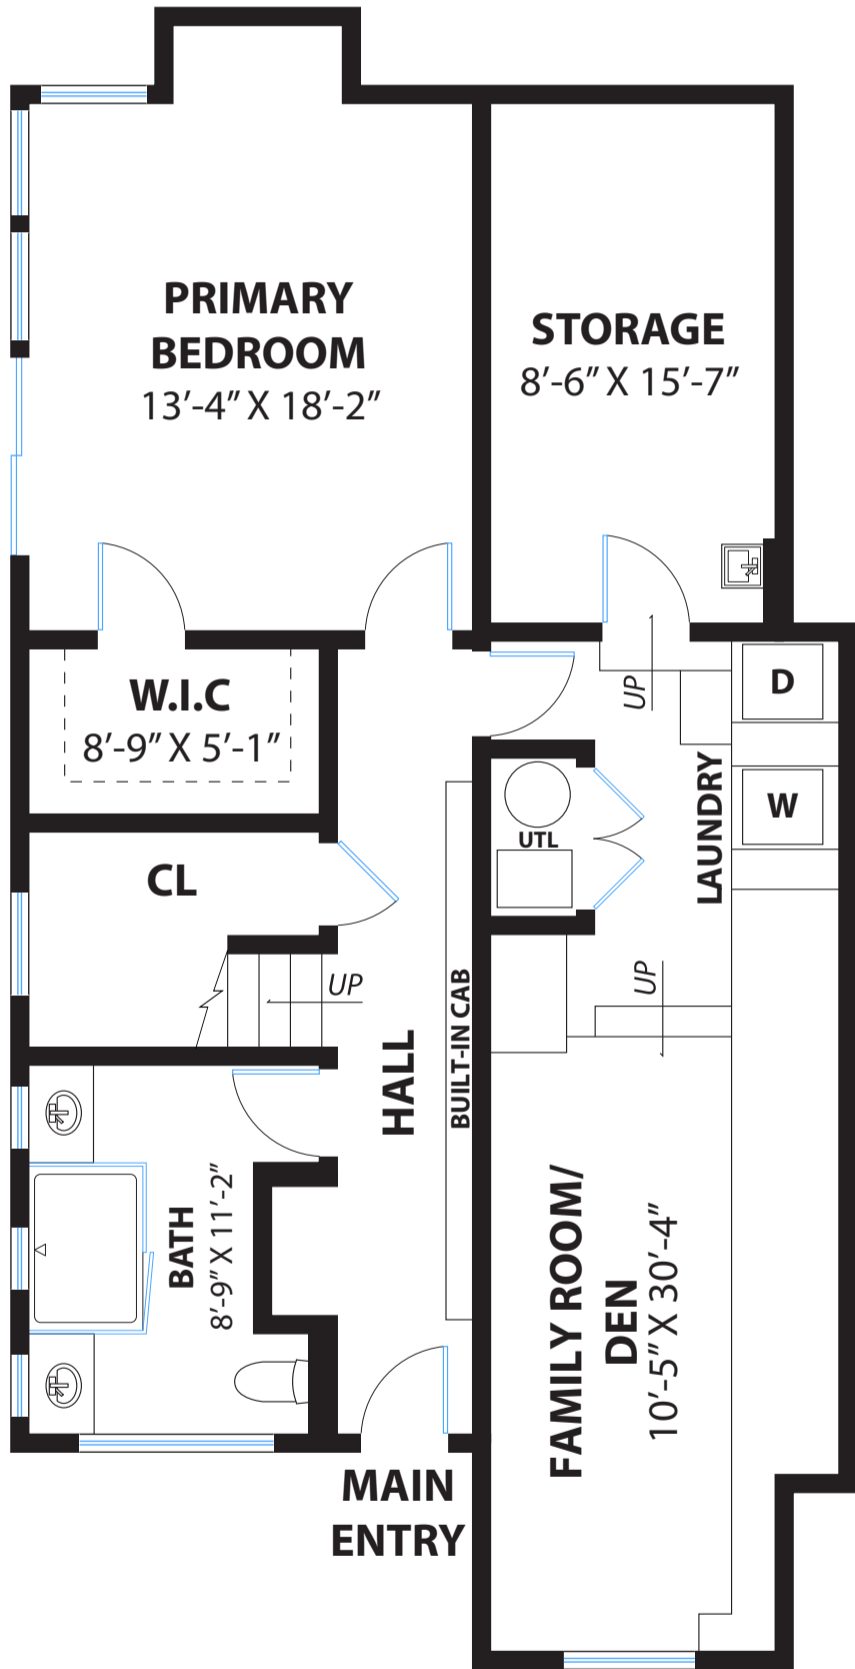

507 BARONE LANE

MILL VALLEY

PROPERTY SQ FT INFORMATION

MEASUREMENTS CALCULATED TO THE EXTERIOR WALLS

LIVING SPACE: 2083 SQ FT

- * Main House (Main Level): 1153 Sq Ft
- * Main House (Lower Level): 930 Sq Ft

NON-LIVING SPACE: 145 SQ FT

- * Storage (Lower Level): 145 Sq Ft

COMBINED: 2228 Sq Ft

PRESENTED BY : STEPHEN PRINGLE / GEORGE CROWE

DRE #: 01326676 / 01464964

DISCLAIMER: RENDERING BY OPEN HOMES PHOTOGRAPHY. ALL MEASUREMENTS ARE APPROXIMATE AND MAY NOT BE EXACT. DO NOT RELY ON THE ACCURACY OF THIS FLOOR PLAN WHEN DETERMINING THE PRICE OF A PROPERTY OR MAKING DECISIONS REGARDING BUYING OR SELLING OF PROPERTIES WITHOUT INDEPENDENT VERIFICATION.